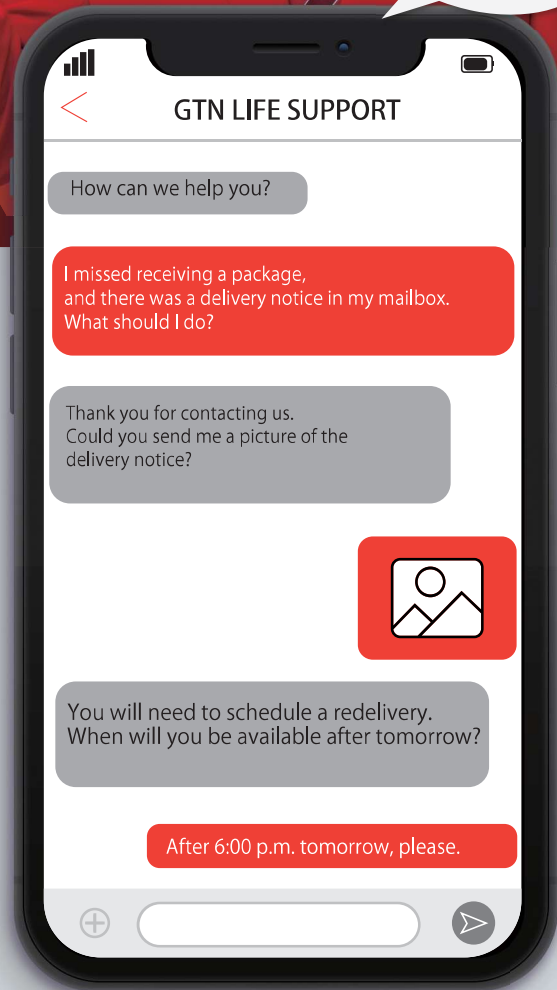

Simplicity is best! Reduce your stress!

GTN 1,078 yen (per month) Assistants

A one-of-a-kind app that solves your daily struggles in Japan!

CHAT

What is GTN Assistants?

Contact us on Chat for help.

You can ask for interpretation in different situations.

You can get coupons.

You can find useful information for daily life and in case of emergency.

Find the Answer on GTN Assistants!

- Medical Interpretation**
 - I can't explain my symptoms to the doctor.
 - I want to find a hospital where they speak English.
- Daily Life Support**
 - I don't know how to update my apartment contract.
 - I lost my wallet.
- Sharing Daily Life Information**
 - I want to get coupons or discounts.
 - I want to get disaster information.